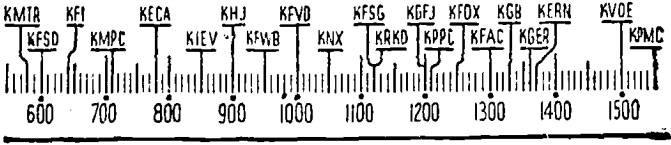

# YOUR Radio TODAY

[The information contained in the following schedule is furnished by the stations broadcasting the programs.]

<p><b>4:45 A.M.</b> KNX—Wake Up, Smiles. 1 1/4 hrs.</p> <p><b>5:30 A.M.</b> KRKD—News.</p> <p><b>6 to 7 A.M.</b> KMTR—Spanish Music. KFAC—Pauline Holden. 6. KECA—Musical Clock. 6:30. KFVB—Variety, 5 to 7. KMPC—Ranch Boys to 7. News, 6:15: Peter Potter, 6:30. KHJ—Variety. KNX—Variety. 1 1/2 hrs. KRKD—Early Riser, News, 6:30. KGER—News, 6: Rev. Hartlerode, 6:30: Purple Mules, 6:45. KFI—Melody, 6:30: Fleetwood Lawton, 6:45.</p> <p><b>7 A.M.</b> KGER—News. KECA—Fleetwood Lawton. KFI—Agriculture. KFAC—Pastor Reynolds. 1/2 hr. KGFJ—News, Stocks. KFVB—Bob White. KHJ—Top o' Morning, News.</p> <p><b>7:15 A.M.</b> KFOX—El Despertador. KGER—Aubrey Lee to B. KFVD—Covered Wagon Jubilee, 1 1/2 hrs. KECA—Organ. KHJ—Variety. KGFJ—Sports. KFI—News.</p> <p><b>7:30 A.M.</b> KFAC—Music. KRKD—Cowgirls. KFSG—Church, 1/2 hr. KECA—News. KMPC—Variety, 1 hr. KNX—News. KGFJ—Music. KFOX—Orch. KFI—Music Clock.</p> <p><b>7:45 A.M.</b> KFVB, KFAC, KRKD—News. KGFJ—Messengers. KECA—Music Clock. KFI—Sam Hayes. KNX—Melody Express.</p> <p><b>8 A.M.</b> KHJ—Talk. KRKD—Music. KFVB—Grouch Club. KFOX—Headlines. KFI—Song Folks. KFAC—Church. KGER—"Soul Patrol." KECA—Quartet. KNX—Town Crier.</p> <p><b>8:15 A.M.</b> KECA—Fed. Churches. KFI—Fed. Women's Clubs. KNX—News. KHJ—Foreign News. KGER—Mizpah Hour, 1/2 hr.</p> <p><b>8:30 A.M.</b> KHJ—Army Band. KFOX—Talk. KFVB—Melody. KGFJ—Hits. KNX—Cincinnati Concert. KECA, KFAC, KFI—News. KMPC—Top of Morning.</p> <p><b>8:45 A.M.</b> KGFJ—Medical. KFI—Ed McConnell. KRKD—News, Music. KFOX—Music. KECA—Robt. L. Johnson. KFAC—Sons. KGER—Music.</p> <p><b>9 A.M.</b> KECA—American Education, 1/2 hr. KHJ—Willard Orch. KMPC—News. KFVB—Salvation Army. KFVD—Music. KNX—Country Journal. KFOX—Rev. Ivie. KFAC—Morn. Inspirations. KGER—Gospel Singers. KFI—Lincoln Highway. KMTR—Religious. KRKD—Prairie Schooner.</p> <p><b>9:15 A.M.</b> KFAC—Music. KFVD—News. KMPC—Songs. KFVB—Music. KGFJ—Music. KGER—March Ahead Time. KMTR—W. C. Keyes.</p> <p><b>9:30 A.M.</b> KFVB—News, Swings. KECA—40 Plus. KFI—Heart Julia Blake. KFVD—Parade. KNX—Sat. Party. KMPC—Health Highways. KHJ—Scrapbook Stories. KMTR—Music. KRKD—Weather Forecast. KGER—Revival. KFAC—Women in News.</p> <p><b>9:45 A.M.</b> KMTR—W. B. Record. KHJ—Dona. KFVB—Hits. KECA, KRKD—News. KFI—County Medical. KGER—Full Gospel. KMPC—Music. KFVD—Parade. KGFJ—Vocal. KFOX—Music. KFAC—Serenade.</p> <p><b>10 A.M.</b> KFI—On the Job. KGFJ—News, Stocks. KNX—Let's Pretend. KMPC—Music. KGER—Religious. KHJ, KFOX—News. KECA—School Harmonica Band. KRKD—Paddock Flashes. KFVD—Oospel. KMTR—Variety, 3/4 hr.</p> <p><b>10:15 A.M.</b> KHJ—Food for Thought. KGER—Rev. Ivie. KFI—Stamp Collectors. KECA, KFOX—Music. KFAC—County Medical.</p> <p><b>10:30 A.M.</b> KFOX—Orch. KNX—"No Politics," 1/2 hr. KHJ—Air Cadet Quiz, 1/2 hr. KFAC—News. KECA—Iika Chase. KFVB—"Young American Flyers," 1 hr. KFI—Manhattans. KGER—Bright Corner.</p> <p><b>10:45 A.M.</b> KRKD—News, Music. KFVD—Serenade. KMTR—Special Events. KFI—U.S. Army. KMPC—News. KGFJ—City Dwellers. KFAC—Gothic Tower.</p> <p><b>11 A.M.</b> KNX—I. M. Osburn. A. Frt. KMTR—Dr. Talbot. KMPC—Modernaires. KRKD—Music. KECA—Metropolitan Opera. "Cavalleria Rusticana," 3 1/2 hrs. KFAC—Talk, 1/2 hr. KHJ—Orch. KGER, KFVD—News.</p> <p><b>11:15 A.M.</b> KFI—Know Your Schools. KFVD—Music. KGFJ—Serenade. KGER—Precious Moments.</p> <p><b>11:30 A.M.</b> KFOX—News. KFVB—Variety, 1 hr. KMPC—Music. KFVD—Pianos. KFI—Music. KHJ—Sen. Wagner, 1/4 hr. KMTR—Monitor News. KNX—Alf Landon, Sen Nye, "Lend-Lease Bill," 1/4 hr. KGFJ—Orch. KGER—Music. KRKD—News. KFAC—Music.</p> <p><b>11:45 A.M.</b> KFAC—Musical Rose. KFOX—Dick Ross.</p>	<p><b>12 NOON</b> KGER, KFAC, KHJ—News. KRKD—Music. KECA—Opera. KFVD—Organ. KFI—Jenkins Orch. KGFJ—News, Stocks. KMTR—Music. KNX—Piano. KMPC—Music. KFOX—Dick Ross.</p> <p><b>12:15 P.M.</b> KGFJ—Roundup. KGER—Music. KFI—News. KMPC—News. KHJ—Choristers. KRKD—P.T.A.</p> <p><b>12:30 P.M.</b> KFVD—Music. KFVB—Peter Potter, 1 hr. KRKD—Saddle Pals. KMPC—OR Record. KHJ—Defense in Action, 1/2 hr. KFOX—Music. KGER—Tunes. KFI—Solrec. KNX—Navy Change Command. KGFJ—Heart Songs.</p> <p><b>12:45 P.M.</b> KGFJ—"Jungle Jim." KFAC—Music. KGER—Citrus Forum. KFVD—Talk.</p> <p><b>1 P.M.</b> KNX—Matinee, 1 hr. KECA—Opera. KFI—Campus Cadets. KRKD—News, Music. KFAC—Religious Science. KMTR—Dick Rose. KMPC—L.A. County Band. KFOX—Civic. KGER—Vehicle Talk.</p> <p><b>1:15 P.M.</b> KFAC—L.A. City Schools. KFOX—Favorites, 1 hr. KHJ—Hialeah Races, 1/2 hr. KGFJ—Matinee. KGER—Swing. KFVD—Records.</p> <p><b>1:30 P.M.</b> KMTR—Pension Sweepstakes. KECA—Music. KFOX—Monitor News. KMPC—Jamboree, 1 hr. KRKD—P.T.A. KFI—Boy, Girl, Band. KGFJ—Front Page Drama. KFVB—Music. KFVD—Hawaiians.</p> <p><b>1:45 P.M.</b> KHJ—Piano. KMTR—Special Events. KFVD—Salvation Army.</p> <p><b>2 P.M.</b> KECA—Classics. KFAC—News. KFVB—Varieties. KFI—"World is Yours." KNX—America's News. KMTR—W. B. West. KFOX—Civic. KFVD—Music, 1/2 hr. KGER—Music. KHJ—Young Republicans Convnt., 1/2 hr. KRKD—Henry Orch.</p> <p><b>2:15 P.M.</b> KRKD—Music. KFOX—Organ. KNX—Orch. KECA—Classics. KFAC—Fed. Works Project. KMTR—W. Lawson.</p> <p><b>2:30 P.M.</b> KMPC—St. Paul Winter Carnival. KNX—Buffalo Presents. KHJ—Dr. Michelson. KRKD—News. KFVD—Salvation Army. KGER—L. B. Band. KFVB—Smogasbord. KMTR—Talk, 1 hr. KFI, KFOX, KGFJ—Music.</p> <p><b>2:45 P.M.</b> KNX—News. KFVD—Music. KECA—Classics. KRKD—Hawaiians.</p> <p><b>3 P.M.</b> KFI—Spivak Orch. KMPC—Variety. KHJ—Saxmaster Comments. KFVB—Smorgasbord, 1 hr. KNX—Report to Nation. KECA—Naomi Reynolds. KGER—Concert. KFAC—Symphony. KFVD—News. KRKD—Hawaiians.</p> <p><b>3:15 P.M.</b> KGER—L. B. Band. KHJ—Pappy Boys. KECA—"Know Your Schools."</p> <p><b>3:30 P.M.</b> KFI—Religious News. KFVD—Thunder Theater. KGER—Long Beach Band. KRKD—General Facts. KMTR—Pianos. KGFJ—Concert. KECA—Voss Family. KFOX—Caballeros.</p> <p><b>3:45 P.M.</b> KFOX—News. KNX—News, Music. KECA—New World News. KFI—Gray Orch. KRKD—Santacila Presents. KMTR—Music.</p> <p><b>4 P.M.</b> KFAC—Opera. KMTR—KFVB, KMPC, KRKD—Music. KECA—Message Israel. KFI—San Vicente Handicap. KFOX—News. KHJ—San Francisco Horse Races. KGER—News. KFVD—90 Club. KNX—Peoples Platform.</p> <p><b>4:15 P.M.</b> KFVD, KGFJ, KGER—Music. KFVB—Busy Blind. KFAC—Literature Portraits. KMTR—Old Windjammer.</p> <p><b>4:30 P.M.</b> KNX—Gay Nineties. KFI—Soprano. KGFJ, KFAC, KMPC—Music. KFVB—News. KECA—Little Ole Holly-wood, 1/2 hr. KFOX—Good Health. KGER—Lowell Weeks. KMTR—Kingsdom City. KHJ—Hawaiians.</p> <p><b>4:45 P.M.</b> KFVB—Stuart Hamblen. 1 1/4 hrs. KMTR—King's Messengers. KFVD, KRKD—News. KFI—H. V. Kaitenborn. KGFJ, KFOX, KGER—Music.</p> <p><b>5 P.M.</b> KMPC—Swing. KFVD—Serenade. KHJ—Europe News. KNX—Dr. John Matthews. KRKD—Saddle Songs. KFOX—Orchestra. KECA—Garden Club. KFI—Himber Orch. KGER—Latin Hour.</p> <p><b>5:15 P.M.</b> KGFJ—Tango. KFI—Traffic Tribunal. KMPC—News. KNX—Sports Broadside.</p> <p><b>5:30 P.M.</b> KNX—Orch. KFOX—Tunes. KECA—Bishop, Gargoyle, 1/2 hr. KHJ—Martin Orch. KMPC—Swing. KRKD—Race Results. KFAC—Drama. KGER—L. Estrada Orch. KGFJ—Music. KFI—Music.</p>	<p><b>5:45 P.M.</b> KFAC—Music. KGFJ—Phil Stanwick.</p> <p><b>6 P.M.</b> KECA—"Songs of Your Life." KGER, KFVB, KFAC—News. KNX—Kids Quizaroo. KMTR—Merry Go Round. KHJ—"Innocent By-stander." KGFJ—Italian Melody. KMPC—Sat. at Six. KFI—Nat. Barn Dance. KRKD—Music.</p> <p><b>6:15 P.M.</b> KFOX—Talk. KHJ—Billard Meet. KFVB—Fantastic Facts. KFAC—Orch. KMTR—Town Crier. KRKD—Music.</p> <p><b>6:30 P.M.</b> KRKD—Music. KECA—J. B. Kennedy. Symphony, 1/2 hr. KMPC—Easy Listening. KNX—Fact Finder. KMTR—News. KFOX—Swing. KHJ—John B. Hughes. KFAC—Radio Gospel Hr. KGER—Italian Journal. KFVB—Music.</p> <p><b>6:45 P.M.</b> KNX—Sat. Serenade, 1/2 hr. KMTR—Music. KGER—Italian Journal. KRKD—Father Flynn. KHJ—Answer Man.</p> <p><b>7 P.M.</b> KFVB—Race Results, 1/2 hr. KMPC—Music. KHJ—Gribel Heater. KECA—Symphony, 1 1/2 hrs. KFI—Uncle Ezra, 1/2 hr. KMTR—Ballards. KFAC—Christian Science. KFOX—Music. KGER—Religious Rally, 1 hr. KRKD—News.</p> <p><b>7:15 P.M.</b> KRKD, KFOX—Music. KMTR—Music. KNX—Gov. Stassen, Minn. KHJ—Inside of Sports. KFAC—L.A. Playground.</p> <p><b>7:30 P.M.</b> KHJ—Gould Orch. KNX—Bill Henry, "By the Way," 7:35. KFVB—News. KMTR—Music. KFI—Grand Ole Opry. KMPC—Quartet. KFAC—Dr. Field. KRKD—"Do You Know?"</p> <p><b>7:45 P.M.</b> KFVB—Orch. KMTR—Air Forum, 1/4 hr. KFSG—Aimee McPherson. KNX—News.</p> <p><b>8 P.M.</b> KGFJ—News, Music. KHJ—Hawaii Calls. KMPC—"Eyes That Never Close." KECA—Hallett Orch. KFI—Truth or Consequences. KFAC—Concert, 2 hrs. KNX—Marriage Club, 1/2 hr. KGER—News. KFVB—Stanford vs. U.C.L.A. Basketball, 2 hrs. KFOX—McIntyre Hawaiians.</p> <p><b>8:15 P.M.</b> KGFJ—Music. KGER—Hoyo Orch. to 9.</p> <p><b>8:30 P.M.</b> KNX—Lombardo Orch. 1/2 hr. KFVD—Rhythm. KHJ—Cal. Melody. KFI—Knickerbocker Playhouse. KMPC—Back Home Hr. KGFJ—Music. KECA—Tuneout Time. KFOX—Lukens Valley Church, 1/2 hr.</p> <p><b>8:45 P.M.</b> KGFJ—Microfests.</p> <p><b>9 P.M.</b> KFVB—Basketball. KMTR—"Ride Your Hobby." KMPC—Melody. KHJ—News, Hardy. KFI—Sports Forum. KNX—Hit Parade, 3/4 hr. KGFJ—Jewish Int. Hour. KFOX—News.</p> <p><b>9:15 P.M.</b> KFI—Gray Orch. KGER—Church. KGFJ—Observer. KHJ—Frost Warning, Songs. KFOX—Dude Ranch.</p> <p><b>9:30 P.M.</b> KECA—Unlimited Horizons, 1/2 hr. KFOX—Maurice Johnson. KHJ—Martin Orch. KFSG—S.S. Teacher. KMTR—Special Events. KFI—Moran Orch. KGER—Music.</p> <p><b>9:45 P.M.</b> KNX—"Here's the Story." KGFJ—Music. KFOX—Orch. KGER—"Parson Says." KFSG—Pianists. KMPC—News. KFVB—Marcellino Orch.</p> <p><b>10 P.M.</b> KGFJ—Music. KFVB, KFI, KGER, KNX—News. KMTR—Viennese Ensemble. KHJ—King Orch. KFSG—Silver Band. KFOX—Music. KFAC—Melody. KECA—Philharmonia, 1 hr. KMPC—Land of Legend.</p> <p><b>10:15 P.M.</b> KFI—Bernie Orch. KMTR—Neighbors Orch. KFVB—Bowling. KGFJ—Mission Workers. KNX—Music. KFOX—Hamilton Orch. KGER—Music.</p> <p><b>10:30 P.M.</b> KFI—Pieter Orch. KHJ—Boake Carter. KMTR—Averill Orch. KFAC—Melody. KMPC—Moran Orch. KNX—Howard Orch. KFSG—Strings. KFOX—Hoodlum Orch. KGFJ—News, Drama.</p> <p><b>10:45 P.M.</b> KMTR—Kaley Orch. KHJ—Harris Orch. KFSG—Song Makers. KFOX—Roberts Orch. KGER—Swing.</p> <p><b>11 P.M.</b> KFAC—Night Shades. KNX—News. KFSG—Songs. KFOX—Revue, 1 hr. KFI—News. KFVD—Hank, Night Watchman, to 4 a.m. KMPC—Hawaiians, 1 hr.</p> <p><b>11:15 P.M.</b> KFI—Nottingham Orch., 1/2 hr. KMPC—Music Nitecap. KHJ—Dale Orch. KFVB—Dance. KNX—Songs. KECA—Organ.</p> <p><b>11:30 P.M.</b> KFSG—Prelude. KFI—Marshall Orch. KFVB—Gray Orch. KHJ—Hawaiians. KNX—Howard Orch.</p> <p><b>11:45 P.M.</b> KMPC—Dance. KHJ—Hawaiians.</p> <p><b>12 MIDNIGHT</b> KFAC—Erwin Allen to 6 a.m. KRKD—Jamboree, 1/2 hr. KHJ—Rhapsody, 1/4 hr. KNX—Merry Go Round. KMPC—Music.</p>
--	--	---